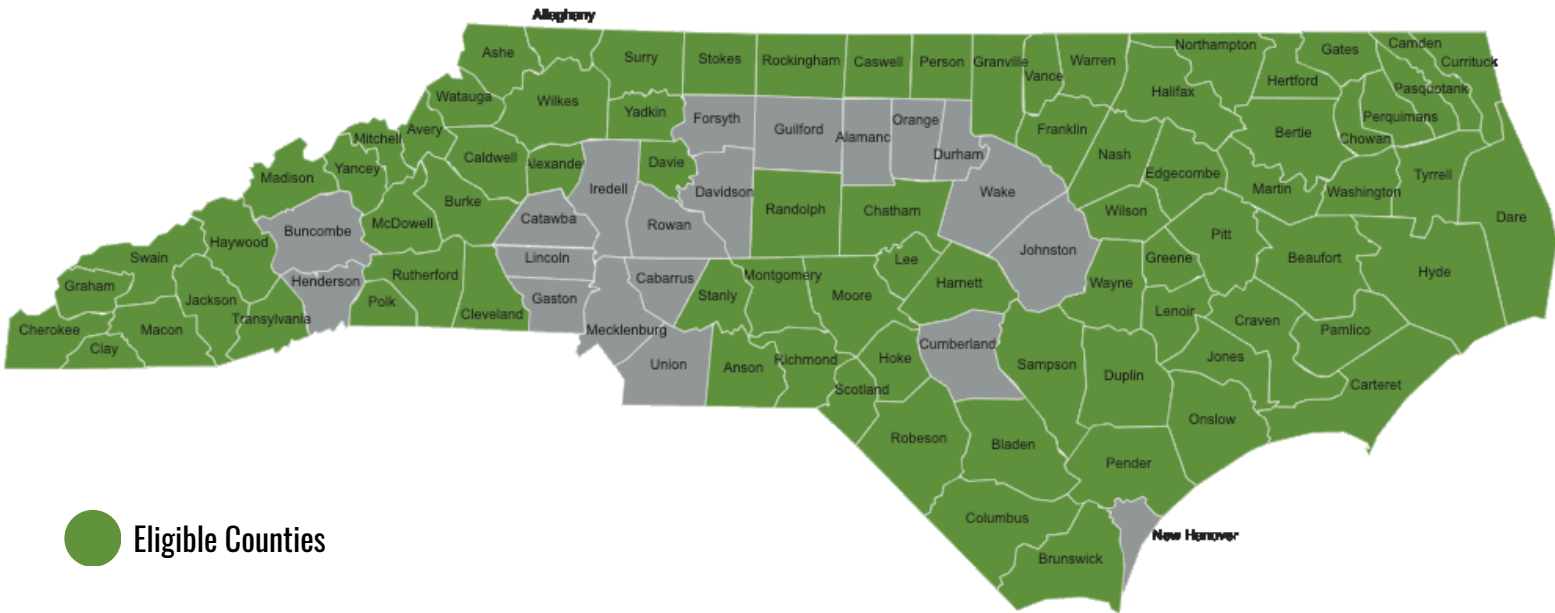

NC IDEA Rural Programs - Eligible Counties

 Eligible Counties

Rural Counties:

- | | | | |
|------------------|-------------------|---------------------|-------------------|
| Alexander County | Duplin County | Nash County | Warren County |
| Alleghany County | Edgecombe County | Northampton County | Washington County |
| Anson County | Franklin County | Onslow County | Watauga County |
| Ashe County | Gates County | Pamlico County | Wayne County |
| Avery County | Graham County | Pasquotank County | Wilkes County |
| Beaufort County | Granville County | Pender County | Wilson County |
| Bertie County | Greene County | Perquimans County | Yadkin County |
| Bladen County | Halifax County | Person County | Yancey County |
| Brunswick County | Harnett County | Pitt County | |
| Burke County | Haywood County | Polk County | |
| Caldwell County | Hertford County | Randolph County | |
| Camden County | Hoke County | Richmond County | |
| Carteret County | Hyde County | Robeson County | |
| Caswell County | Jackson County | Rockingham County | |
| Chatham County | Jones County | Rutherford County | |
| Cherokee County | Lee County | Sampson County | |
| Chowan County | Lenoir County | Scotland County | |
| Clay County | Macon County | Stanly County | |
| Cleveland County | Madison County | Stokes County | |
| Columbus County | Martin County | Surry County | |
| Craven County | McDowell County | Swain County | |
| Currituck County | Mitchell County | Transylvania County | |
| Dare County | Montgomery County | Tyrrell County | |
| Davie County | Moore County | Vance County | |