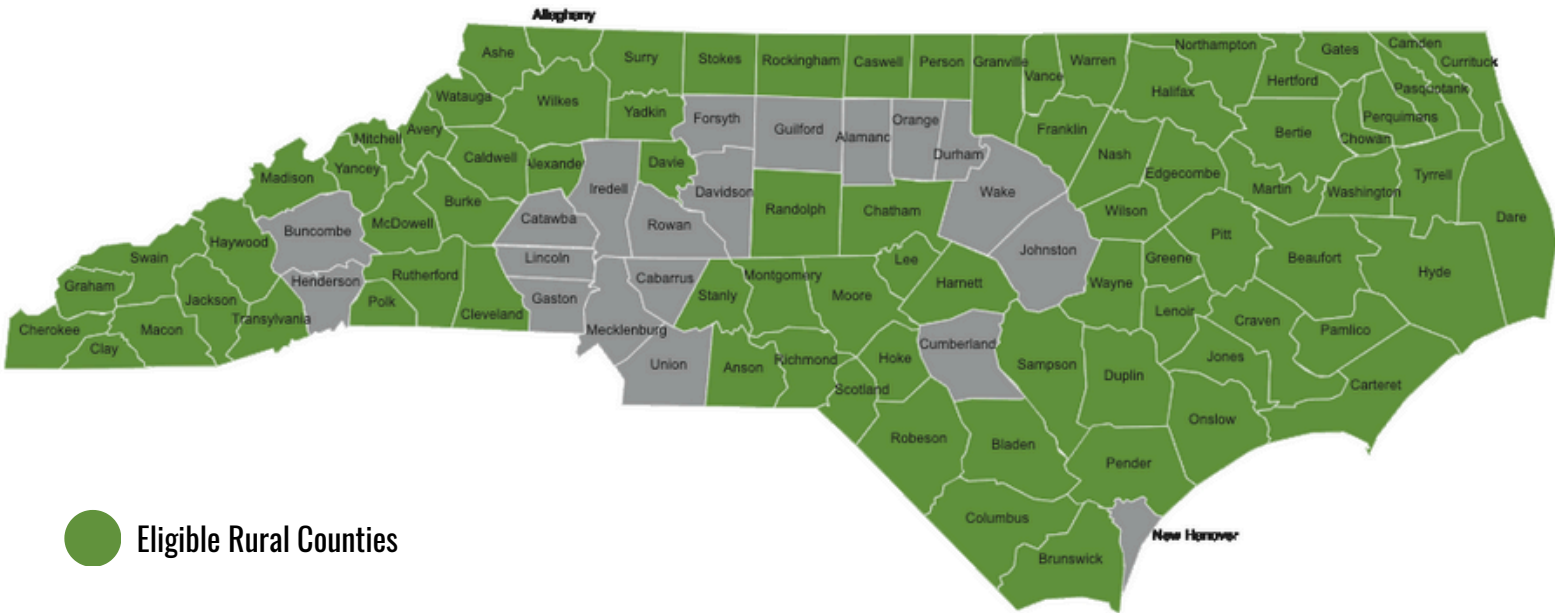

NC IDEA Rural Programs: Eligible Rural Counties

Eligible Rural Counties:

- | | | | |
|------------------|-------------------|---------------------|-------------------|
| Alexander County | Duplin County | Nash County | Warren County |
| Alleghany County | Edgecombe County | Northampton County | Washington County |
| Anson County | Franklin County | Onslow County | Watauga County |
| Ashe County | Gates County | Pamlico County | Wayne County |
| Avery County | Graham County | Pasquotank County | Wilkes County |
| Beaufort County | Granville County | Pender County | Wilson County |
| Bertie County | Greene County | Perquimans County | Yadkin County |
| Bladen County | Halifax County | Person County | Yancey County |
| Brunswick County | Harnett County | Pitt County | |
| Burke County | Haywood County | Polk County | |
| Caldwell County | Hertford County | Randolph County | |
| Camden County | Hoke County | Richmond County | |
| Carteret County | Hyde County | Robeson County | |
| Caswell County | Jackson County | Rockingham County | |
| Chatham County | Jones County | Rutherford County | |
| Cherokee County | Lee County | Sampson County | |
| Chowan County | Lenoir County | Scotland County | |
| Clay County | Macon County | Stanly County | |
| Cleveland County | Madison County | Stokes County | |
| Columbus County | Martin County | Surry County | |
| Craven County | McDowell County | Swain County | |
| Currituck County | Mitchell County | Transylvania County | |
| Dare County | Montgomery County | Tyrrell County | |
| Davie County | Moore County | Vance County | |